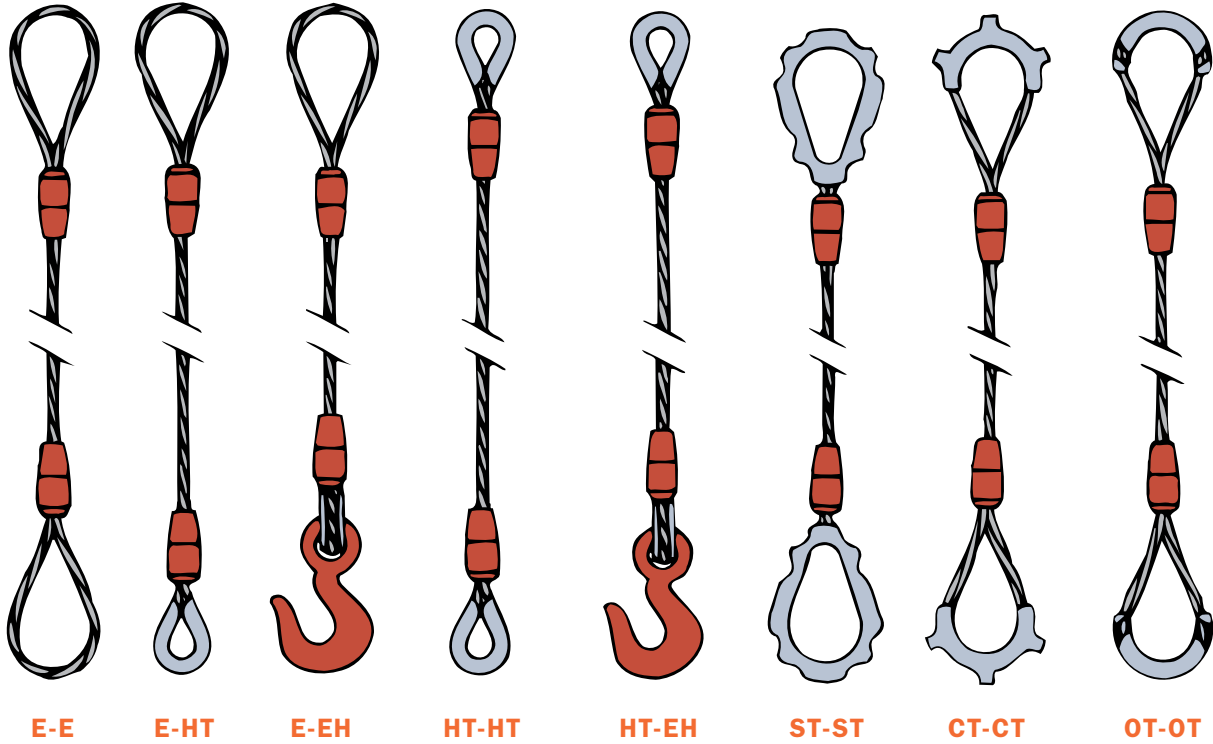

# Eyes, thimbles and hooks

**E-E** ..... Eye and eye  
**E-HT** ..... Eye and heavy duty thimble  
**E-EH** ..... Eye and hook  
**HT-HT** ..... Heavy duty thimble – both ends

**HT-EH**... Heavy duty thimble and standard hook  
**ST-ST** ..... Slip-thru thimble – both ends  
**CT-CT** ..... Crescent thimbles installed in standard eyes – both ends  
**OT-OT** ..... Slip-on thimbles – both ends

**125 HT-EH**

**135 HT-EH**

**145 HT-EH**