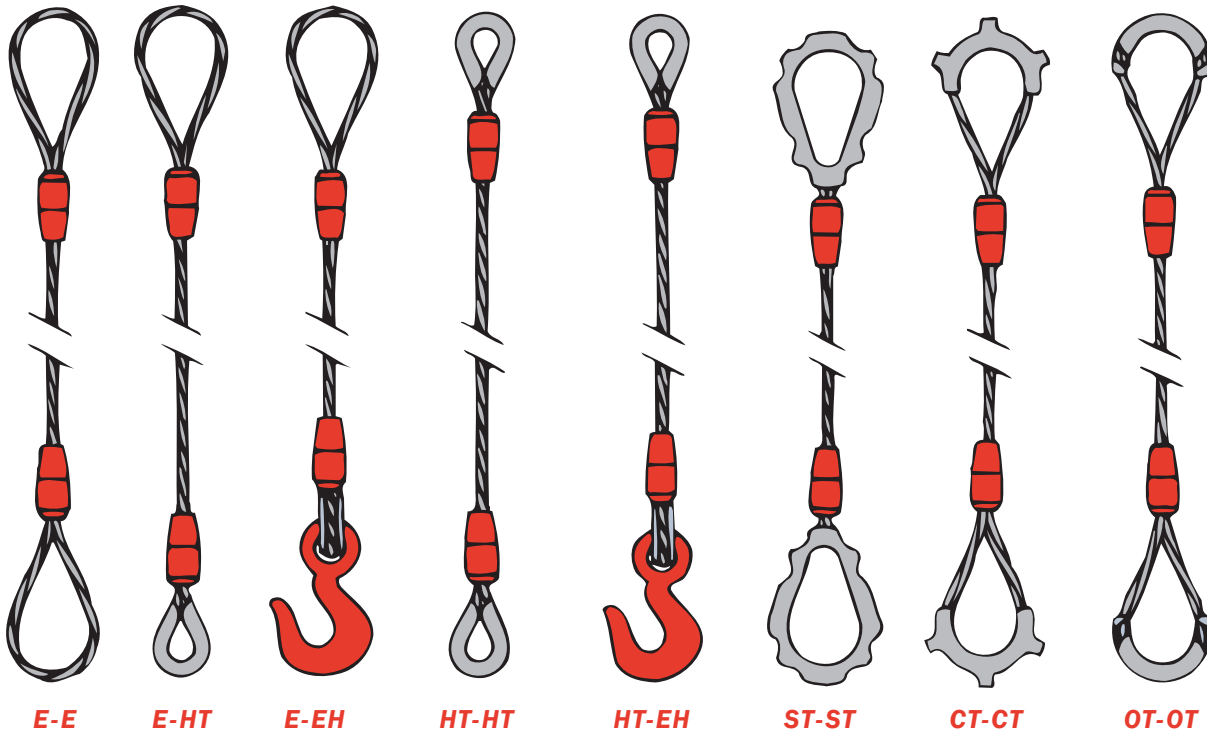

Eyes, hooks and thimbles

E-E Eye and eye
E-HT Eye and heavy duty thimble
E-EH Eye and hook
HT-HT Heavy duty thimble - both ends

HT-EH Heavy duty thimble and standard hook
ST-ST Slip-thru thimble - both ends
CT-CT Crescent thimbles installed in standard eyes - both ends
OT-OT Slip-on thimbles - both ends